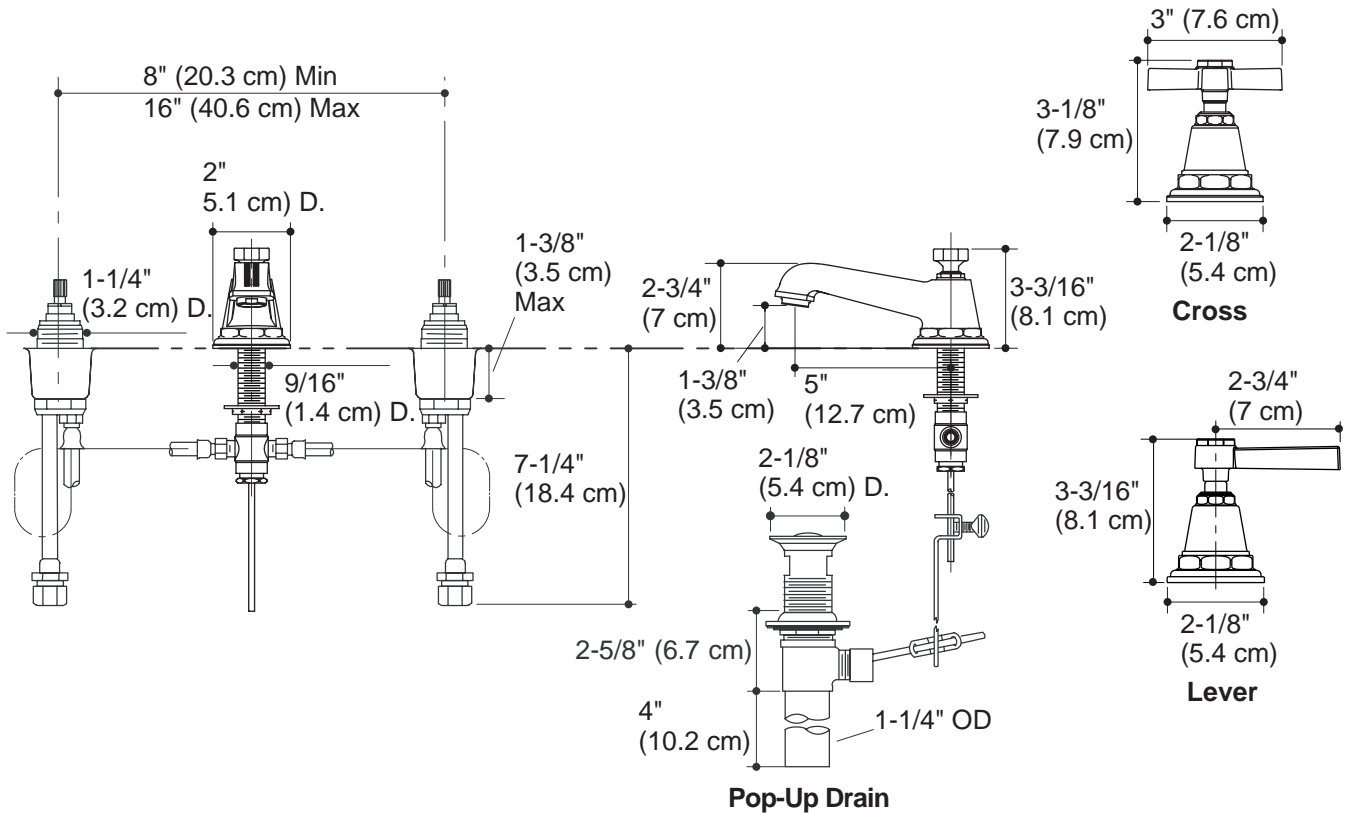

PINSTRIBE™

Technical Information

Mexico products have an M after the first sequence of numbers (such as K-12345 M).	
Applicable faucet:	
Lavatory faucet with plain cross handles	K-13132-3A
Lavatory faucet with grooved cross handles	K-13132-3B
Lavatory faucet with plain lever handles	K-T13132-4A
Lavatory faucet with grooved lever handles	K-T13132-4B
Handles are ADA compliant ADA	

Installation Notes

Install this product according to the installation guide.

Product Diagram