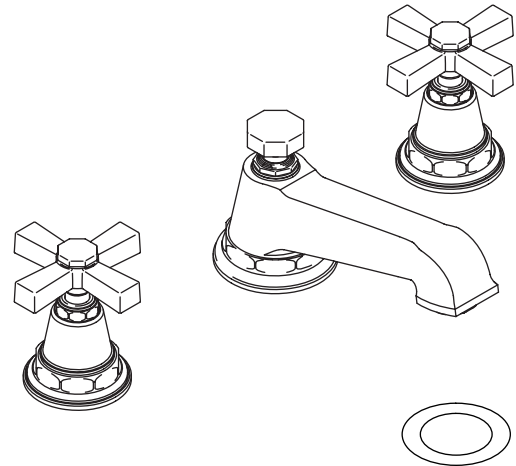

Features

- Metal construction
- Brass valve bodies
- Reversible quarter-turn washerless ceramic disc valves
- 5" (12.7 cm) spout
- 2.2 gallons (8.3 L) per minute
- Pop-up drain with lift rod and tailpiece
- Flexible connections for easy installation
- Available with cross or lever handles

**WIDESPREAD LAVATORY FAUCET
K-13132**

ADA

Codes/Standards Applicable

Specified model meets or exceeds the following:

- ASME A112.18.1
- CSA B125
- IAPMO/UPC
- NSF 61
- Energy Policy Act of 1992 (EPACT)
- ADA

Product Specification

Two-handle widespread lavatory faucet shall be of metal construction. Faucet shall feature brass valve bodies. Faucet shall feature reversible quarter-turn washerless ceramic disc valves, assuring positive handle stop positioning. Product shall include flexible connections, 5" (12.7 cm) spout, pop-up drain with lift rod and tailpiece, and handles. Faucet shall be Kohler Model K-13132-_____-_____.

PINSTRIBE™

Technical Information

Mexico products have an M after the first sequence of numbers (such as K-12345 M).	
Applicable faucet:	
Lavatory faucet with plain cross handles	K-13132-3A
Lavatory faucet with grooved cross handles	K-13132-3B
Lavatory faucet with plain lever handles	K-T13132-4A
Lavatory faucet with grooved lever handles	K-T13132-4B
Handles are ADA compliant ADA	